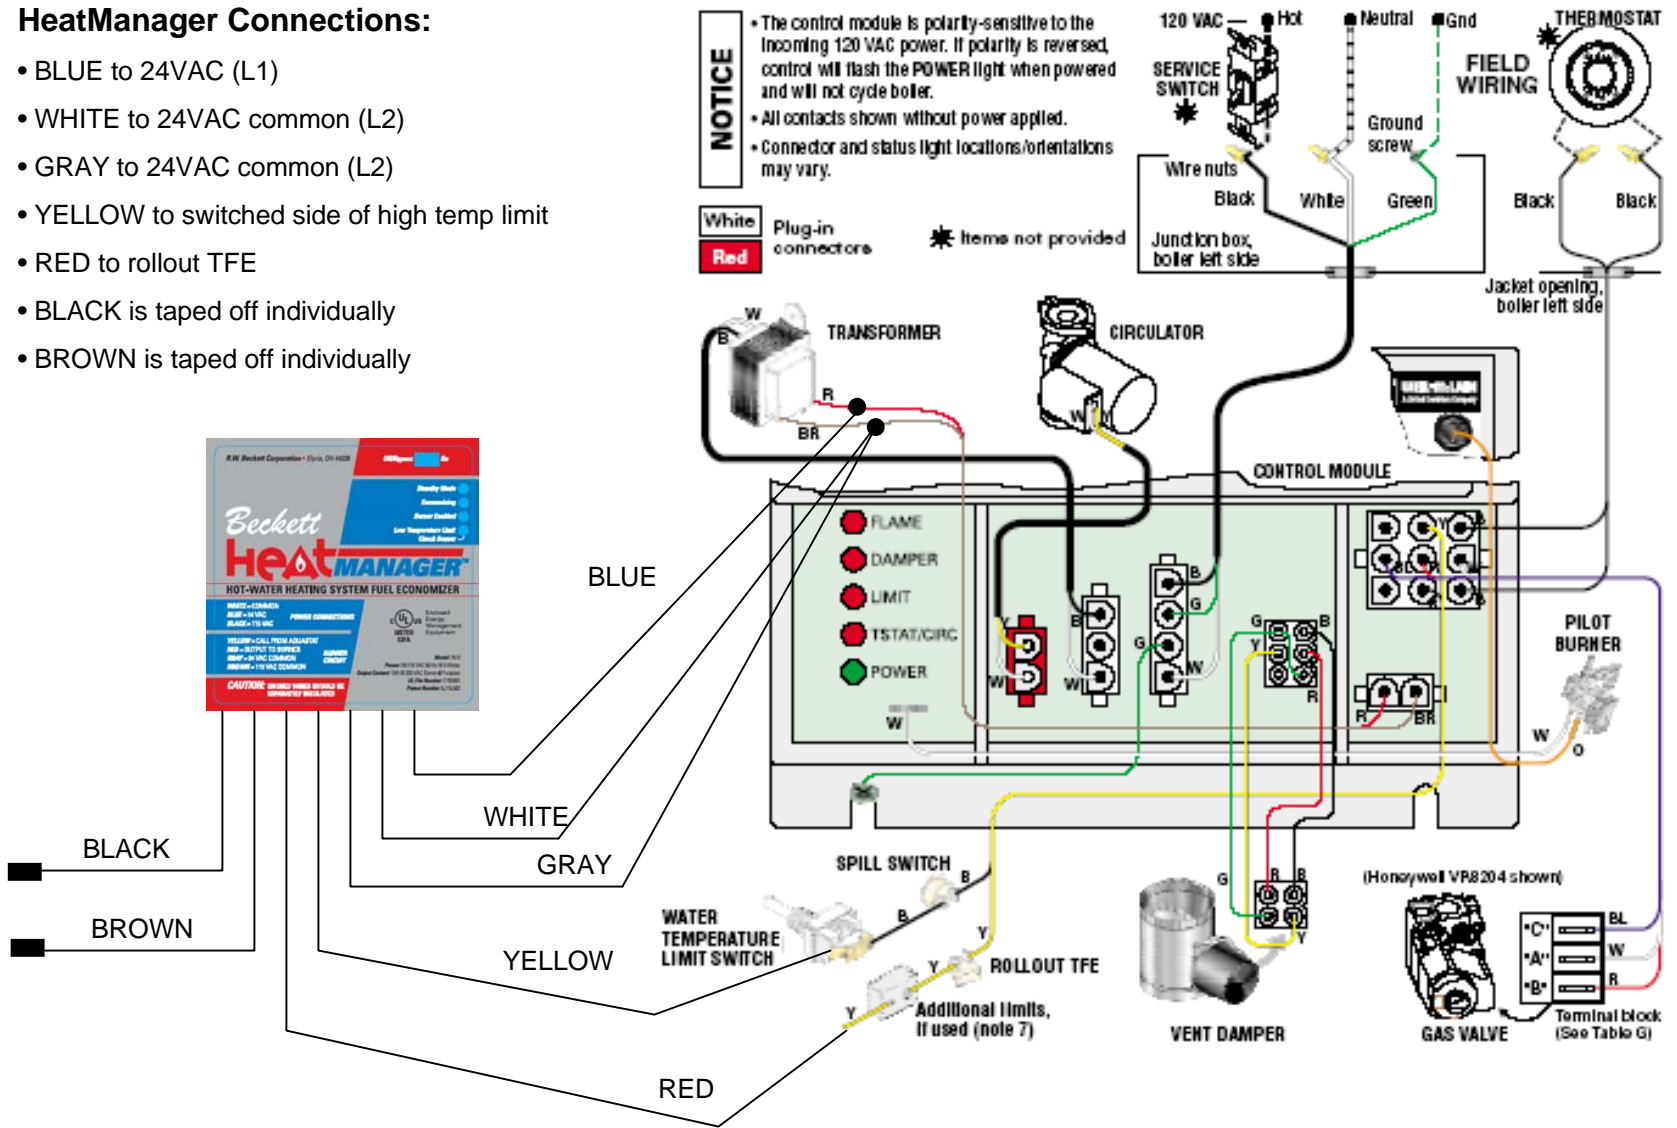

HeatManager Connections:

- BLUE to 24VAC (L1)
- WHITE to 24VAC common (L2)
- GRAY to 24VAC common (L2)
- YELLOW to switched side of high temp limit
- RED to rollout TFE
- BLACK is taped off individually
- BROWN is taped off individually

HeatManager with Weil-McLain CGA Spark Ignition Boiler

Beckett
HeatMANAGER